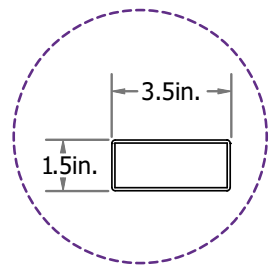

Nervous Nelly Vinyl Gate

SPEC DRAWINGS

WamBam Anchor
(Large)

Top Rail

Bottom Rail

Vertical Stile

**Please adhere to the above dimensions if installing around a pool to be ICC code compliant.*