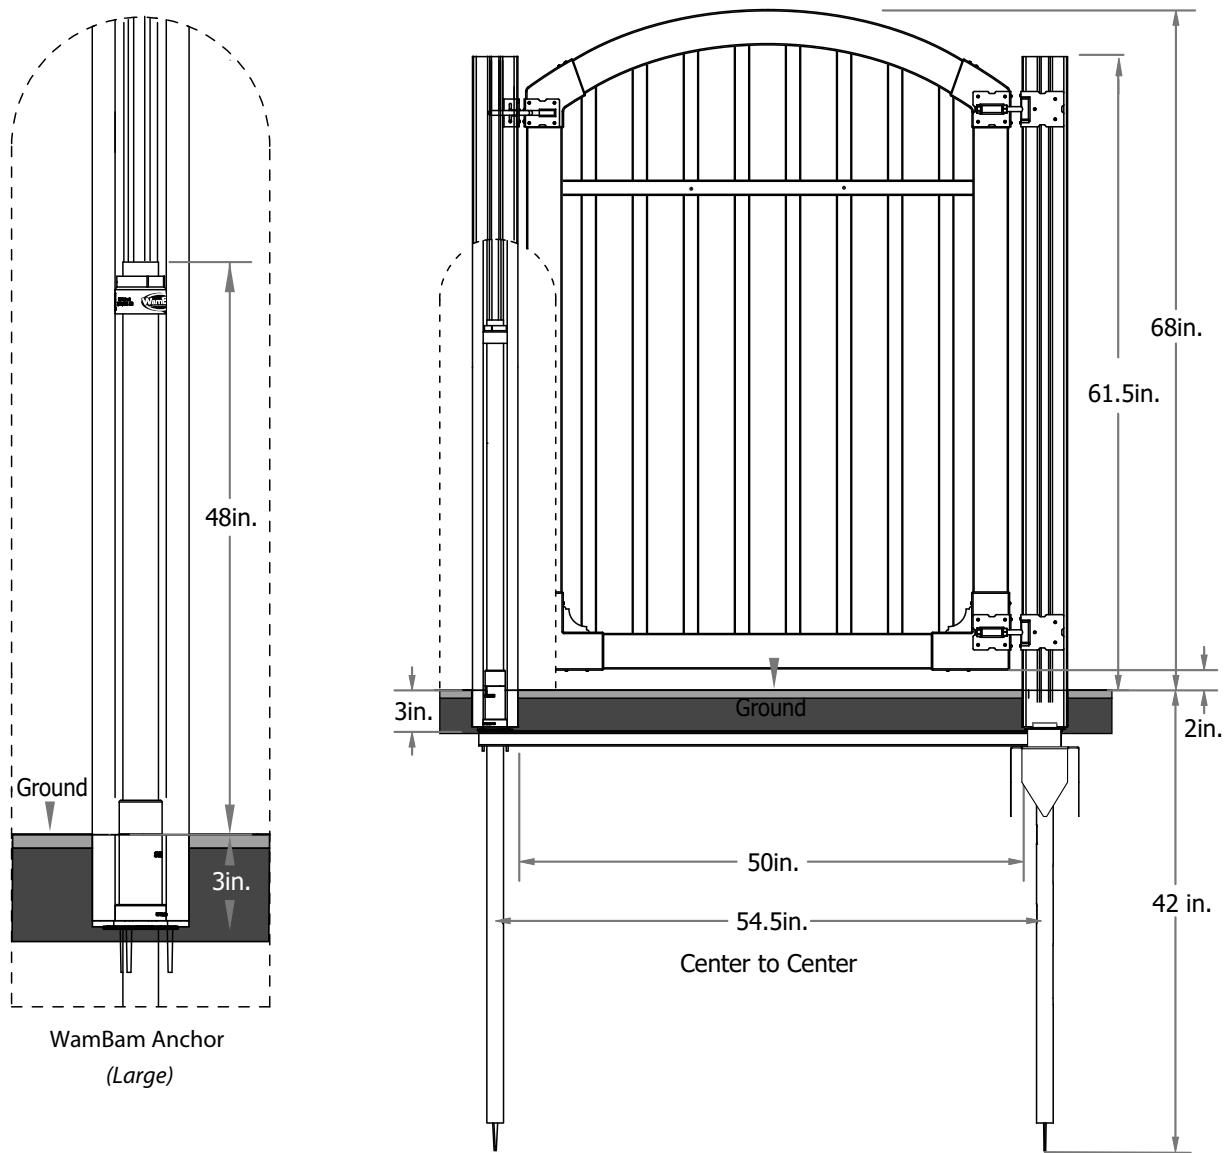

Nervous Nelly Vinyl Gate

SPEC DRAWINGS

WamBam Anchor
(Large)

Top Rail

Bottom Rail

Vertical Stile

**Please adhere to the above dimensions if installing around a pool to be ICC code compliant.*