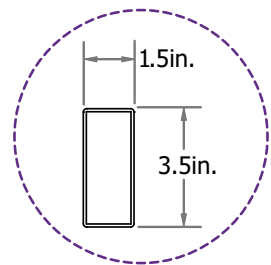

Nervous Nelly Vinyl Gate

SPEC DRAWINGS

WamBam Anchor
(Large)

Top Rail

Bottom Rail

Vertical Stile

**Please adhere to the above dimensions if installing around a pool to be ICC code compliant.*