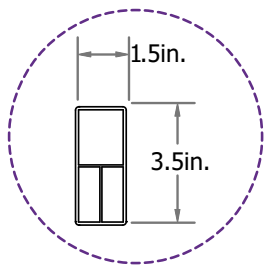

Nervous Nelly Vinyl Gate

SPEC DRAWINGS

WamBam Anchor
(Large)

Top Rail

Bottom Rail

Vertical Stile

**Please adhere to the above dimensions if installing around a pool to be ICC code compliant.*